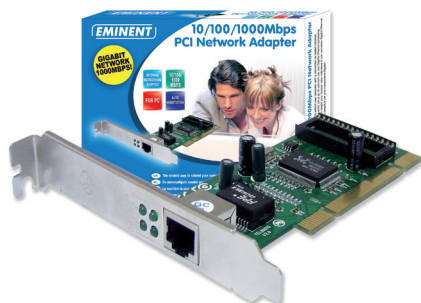

## 10/100/1000Mbps PCI network adapter

TECHNICAL SPECIFICATIONS:

Interface: PCI

Data transfer rate: 1000 Mbit/s (max)

Ports: 1-Port RJ45, IEEE 802.3, IEEE 802.3u, IEEE 802.3ab

SYSTEM REQUIREMENTS:

Windows Vista 32, Windows XP, Windows 2000, Windows 98/ ME, MAC OS 10.4.x  
Computer with at least one available PCI slot

### The easiest way to extend your computer with a connection to Gigabit Ethernet

Due to the constantly increasing demand for bandwidth thanks to audio and video applications, internet websites full of interactive content and internal applications, the demand for high-speed networking solution rises as well. Eminent offers an attractive way to prepare your computer for the future in networking: Gigabit Ethernet. With data transfer speeds up to 1000Mbps a Gigabit network offers enough 'room' for even the largest applications. The EM4028 offers a reliable and stable solution. Your computer is future-ready in no-time!