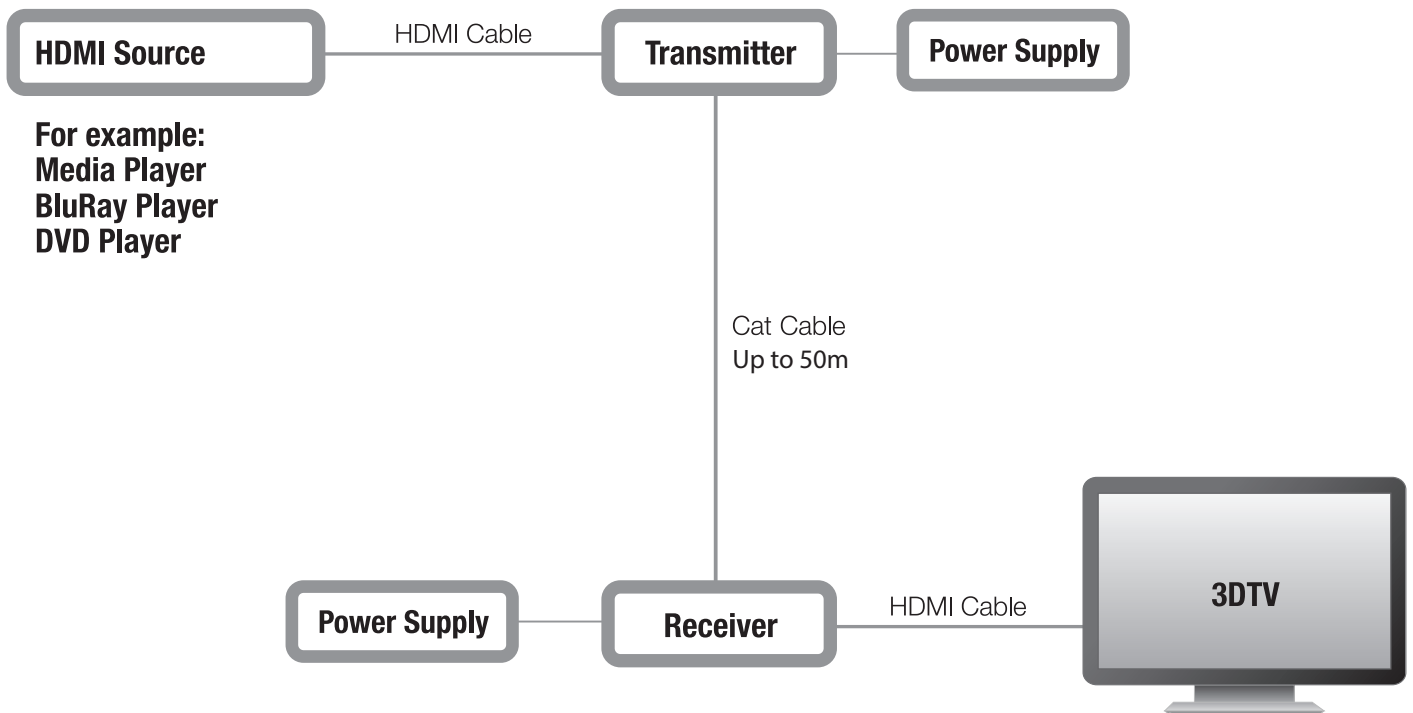

HDMI extender set 50m single CAT & 3D support

1. Connect the HDMI input source to the transmitter unit using a HDMI cable.
2. Connect the CAT output of the transmitter to the CAT input of the receiver using a CAT cable with a length of 50m (max).
3. Connect the HDMI display device (such as HDTV) to the HDMI output port.
4. Connect the DC side from one power adapter into the transmitter unit and one power adapter into the receiver unit and connect the AC side of both the power supplies into the wall outlets.