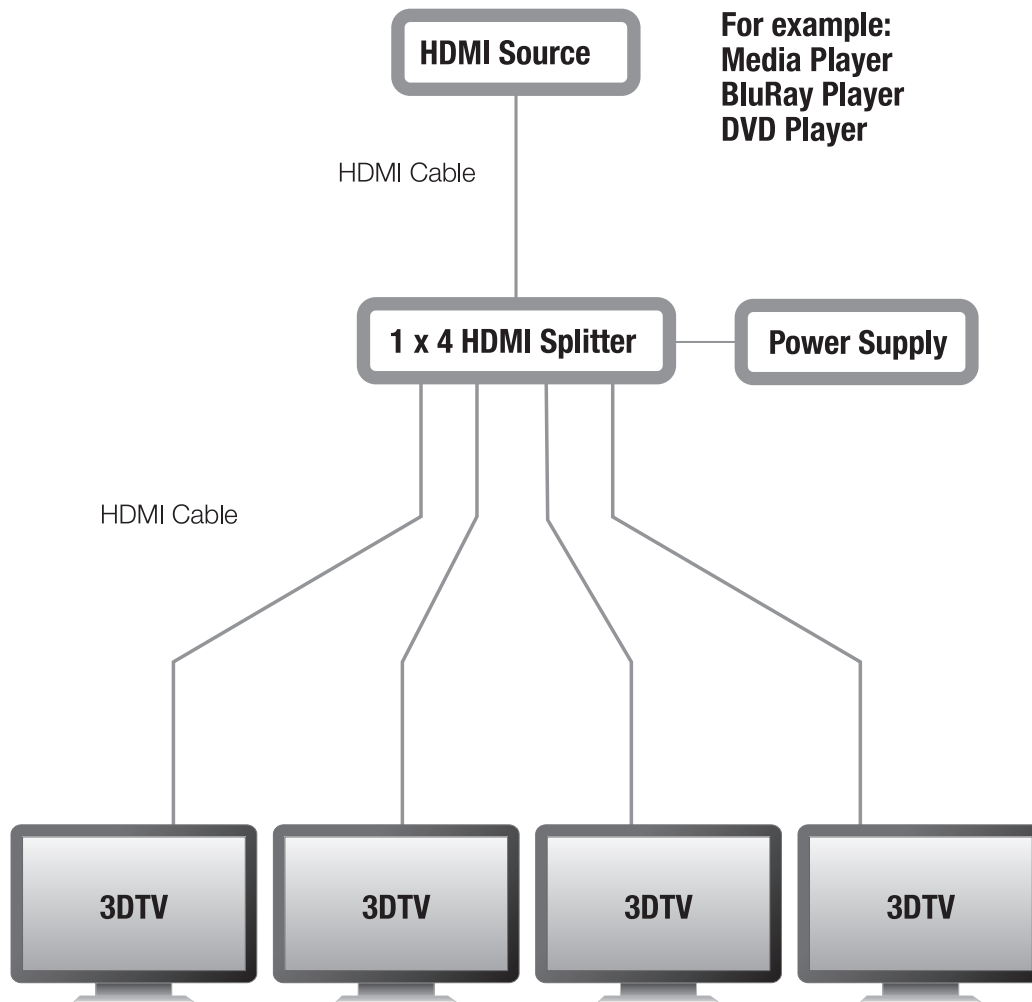

1 x 4 HDMI splitter 3D and 4K support

1. Connect the HDMI signal source to the HDMI input.
2. Connect the HDMI display device (such as HDTV) to the HDMI output port.
3. Insert the DC 5V power supply to the Power input from the splitter and then connect the AC side of the power supply into the wall outlet.